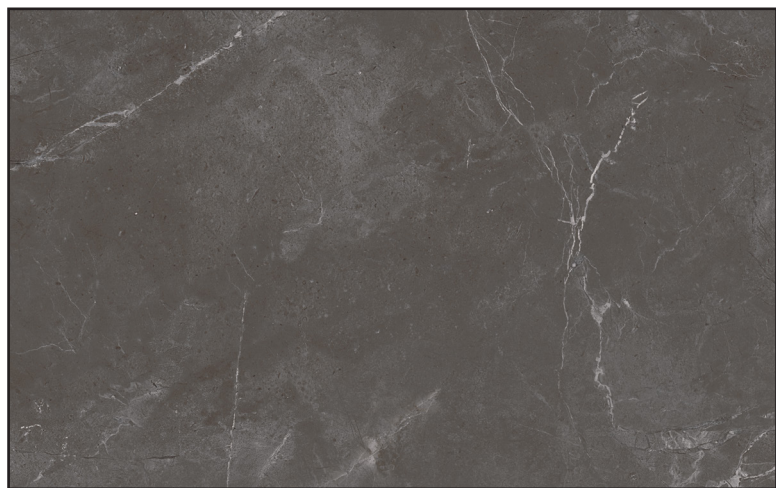

GLAZED PORCELAIN TILE

Tulsa | Nero | 12'' x 24''