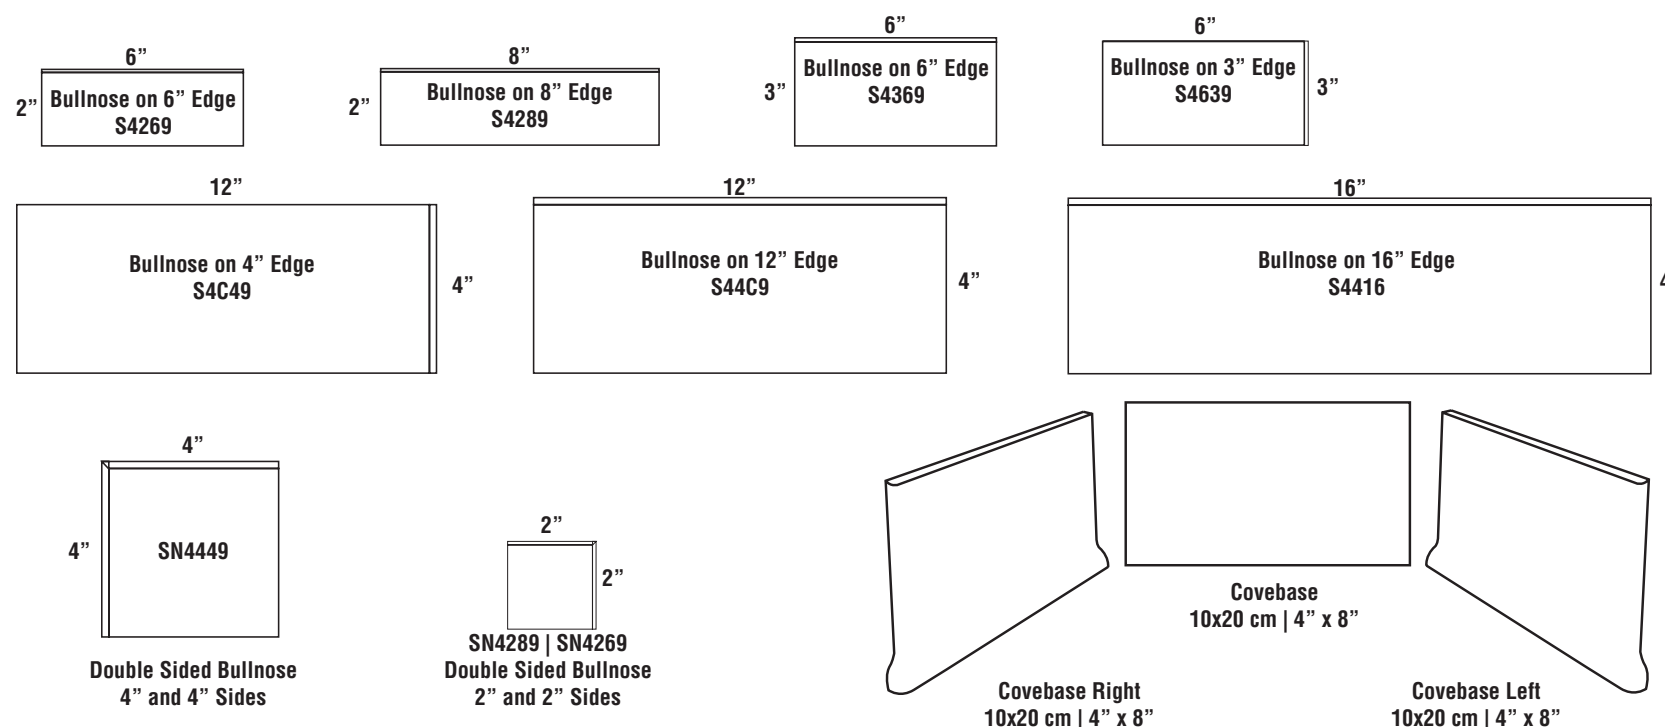

TRIMS AVAILABLE:

* Self Spaced Wall Tile

* Tile Sizes Are Not Modular

www.prospecllc.com

1.888.773.2845 | info@prospecllc.com

Office/Showroom & Operation Locations:

NY: 230 East 7th Street | Mount Vernon, NY 10550

MA: 10 Atlantic Avenue | Woburn, MA 01801

NJ: 11 Stewart Place | Fairfield, NJ 07004

info@prospecllc.com | www.prospecllc.com

1.888.773.2845