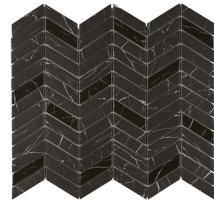

Photo features Nero Chevron

Colors

Bianco Chevron
SIMBIANCOCHEVRON

Oro Chevron
SIMOROCHEVRON

Nero Chevron
SIMNEROCHEVRON

Bianco Pennyround
SIMBIANCOPYRD

Oro Pennyround
SIMOROPYRD

Nero Pennyround
SIMNEROPYRD

Sizes

	Sheet Size (Mesh Mounted)	Sq. Ft. per carton Nominal	Pieces per carton
 Pennyround Mosaic	12.32" x 11.42"	10.76	11
 Chevron Mosaic	12.24" x 11.02"	10.30	11

Application

	Residential	Light Commercial	Commercial
Floors	✓		
Walls/Backsplashes	✓	✓	✓

Notes

Variations in shade, texture and edge profile are inherent in all glass, ceramic, porcelain and stone tile. Always inspect product prior to installation.

Supplied By:

Photo features Nero Triangle

Colors

Installation

Size	Thickness	Grout Joint Recommendation	Shade Variation
Triangle Mosaic	1/4"	1/16"	V3

Notes

Variations in shade, texture and edge profile are inherent in all glass, ceramic, porcelain and stone tile. Always inspect product prior to installation.