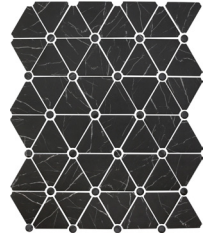

*Suitable for exterior wall applications in freezing and non-freezing climates, when proper installation methods are followed.

Installation

Size	Thickness	Grout Joint Recommendation	Shade Variation
Pennyround Mosaic	1/4"	1/16"	V3
Chevron Mosaic	1/4"	1/16"	V3

Notes

Variations in shade, texture and edge profile are inherent in all glass, ceramic, porcelain and stone tile. Always inspect product prior to installation.

Supplied By:

Photo features Nero Triangle

Colors

Bianco Triangle
SIMBIANCOTRI

Oro Triangle
SIMOROTRI

Nero Triangle
SIMNEROTRI

Sizes

	Sheet Size (Mesh Mounted)	Sq. Ft. per carton Nominal	Pieces per carton
 Triangle Mosaic	9.92" x 12.91"	9.78	11

Application