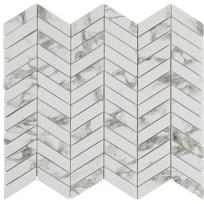

Photo features Nero Chevron

Colors

Bianco Chevron
SIMBIANCOCHEVRON

Oro Chevron
SIMOROCHEVRON

Nero Chevron
SIMNEROCHEVRON

Bianco Pennyround
SIMBIANCOPYRD

Oro Pennyround
SIMOROPYRD

Nero Pennyround
SIMNEROPYRD

Sizes

	Sheet Size (Mesh Mounted)	Sq. Ft. per carton Nominal	Pieces per carton
 Pennyround Mosaic	12.32" x 11.42"	10.76	11
 Chevron Mosaic	12.24" x 11.02"	10.30	11

Application

	Residential	Light Commercial	Commercial
Floors	✓		
Walls/Backsplashes	✓	✓	✓

Notes

Variations in shade, texture and edge profile are inherent in all glass, ceramic, porcelain and stone tile. Always inspect product prior to installation.

Supplied By:

Photo features Nero Triangle

Colors

Installation

Size	Thickness	Grout Joint Recommendation	Shade Variation
Triangle Mosaic	1/4"	1/16"	V3

Notes

Variations in shade, texture and edge profile are inherent in all glass, ceramic, porcelain and stone tile. Always inspect product prior to installation.