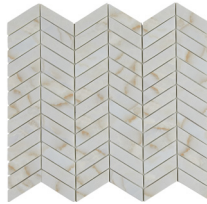

Photo features Nero Chevron

Colors

Bianco Chevron
SIMBIANCOCHEVRON

Oro Chevron
SIMOROCHEVRON

Nero Chevron
SIMNEROCHEVRON

Bianco Pennyround
SIMBIANCOPYRD

Oro Pennyround
SIMOROPYRD

Nero Pennyround
SIMNEROPYRD

Sizes

	Sheet Size (Mesh Mounted)	Sq. Ft. per carton Nominal	Pieces per carton
 Pennyround Mosaic	12.32" x 11.42"	10.76	11
 Chevron Mosaic	12.24" x 11.02"	10.30	11

Application

	Residential	Light Commercial	Commercial
Floors	✓		
Walls/Backsplashes	✓	✓	✓

Notes

Variations in shade, texture and edge profile are inherent in all glass, ceramic, porcelain and stone tile. Always inspect product prior to installation.

Supplied By:

Photo features Nero Triangle

Colors

Installation

Size	Thickness	Grout Joint Recommendation	Shade Variation
Triangle Mosaic	1/4"	1/16"	V3

Notes

Variations in shade, texture and edge profile are inherent in all glass, ceramic, porcelain and stone tile. Always inspect product prior to installation.